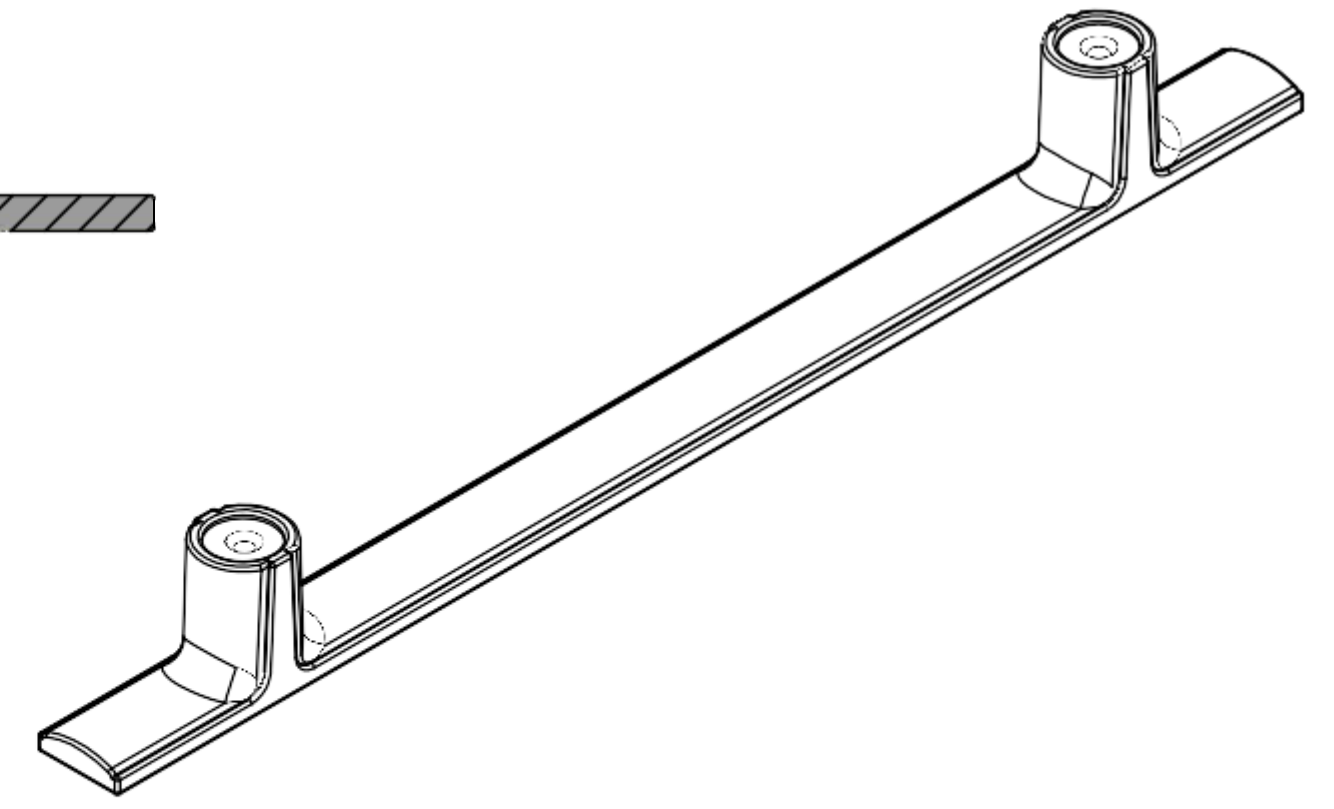

A-A (1 : 1)

Salò
ART | DESIGN

Please note that the dimensions above are given in millimeters.

Part Number:
1163 -160